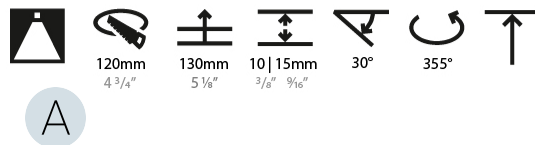

GENERAL

Series: Mechaniq Round
Brand: Prolicht
Division: Architectural
Mounting Type: Recessed
Mounting Location: Ceiling
Subcategory: Downlight

PHYSICAL

Shape: Round
Diameter (mm): 130
Diameter (in): 5 1/8
Height (mm): 108
Height (in): 4 1/4
Ceiling Thickness (mm): 10 / 12.5 / 15
Ceiling Thickness (in): 3/8 or 1/2 or 9/16
Min. Recessing Depth (mm): 130
Min. Recessing Depth (in): 5 1/8
Light Distribution: Adjustable / Downlight
Weight (kg): 0.707
Weight (lbs): 1.56
Fixture Finish: SSR / BKV / CWI / CRY / HAB / UFT / ITA / RUA / FTG / MYG / LOD / PUS / FRO / FUP / KIA / POP / BLS / SPG / MEY / GOH / GUM / CHC / COM / ABZ / JAG / OBR / MOS / ROR
Fixture Material: Aluminum Die Cast
Cut-out Measurements: 120mm / 4 3/4"

ELECTRICAL

Lamp Type: LED (Zhaga Standard)
Total Output Wattage (W): 12 / 15
Dimming: Tri-Mode (Non-Dimming and Phase Dimming (120Vac only) and 0-10V Dimming)
Driver Included: No
Driver Location: Recessed Housing
Driver Type: Constant Current - Universal
Housing: See components
Input Voltage (V): 120 - 277
Constant Current (MA): 350

LED

Number of LEDs: 1
Color Temperature (°K): 2700 / 3000 / 3500 / 4000
Max. Delivered Lumen (lm): 830 / 930 / 1010 / 1030
CRI: >90 CRI
Lamp Life (hrs): 50000

OPTICAL

Reflector°: 8
Adjustability: Rotational 355°, Tilt 30°

RATINGS AND CERTIFICATIONS

Certified By: Certified for North American Standards
IP rating: IP20